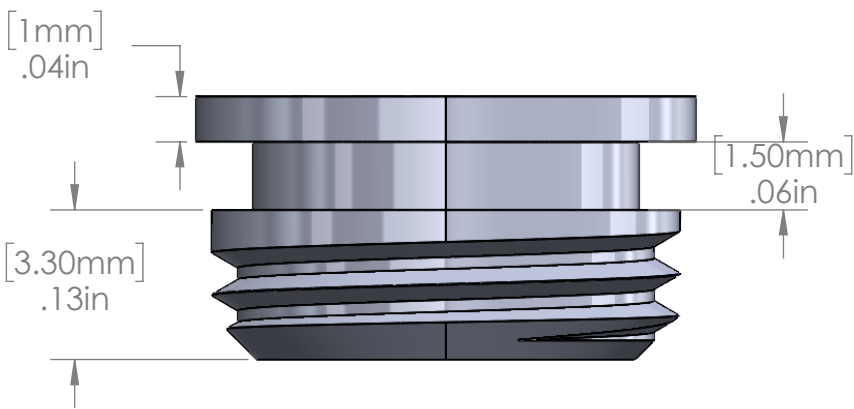

1/4"-20 UNC Thread

1/8"IPS Thread

Adapter 1/8"IPS Male x 1/4-20 UNC Female

This Document Contains Proprietary Data that is property of Pendant Systems which reserves all rights to it. Unauthorized use without authorization is prohibited.

Pendant Systems

1670 Winchester Rd.
 Bensalem, PA 19020
 P-215-638-8552
 F-215-638-8554
 www.PendantSystems.com

UNLESS OTHERWISE SPECIFIED DIMENSIONS ARE IN BOTH INCHES & MILLIMETERS UNLESS OTHERWISE NOTED TOLERANCES:

LINEAR: XX= .02" XXX= \pm .010" ANGULAR: \pm 1 Degree

FINISH:
 Raw Brass

Part #
 A-1-8IP x 1-4-20 F

DO NOT SCALE DRAWING

DEBUR AND BREAK SHARP EDGES

MATERIAL: Brass

Title: 1/8"IPS Male x 1/4-20 Female Adapter