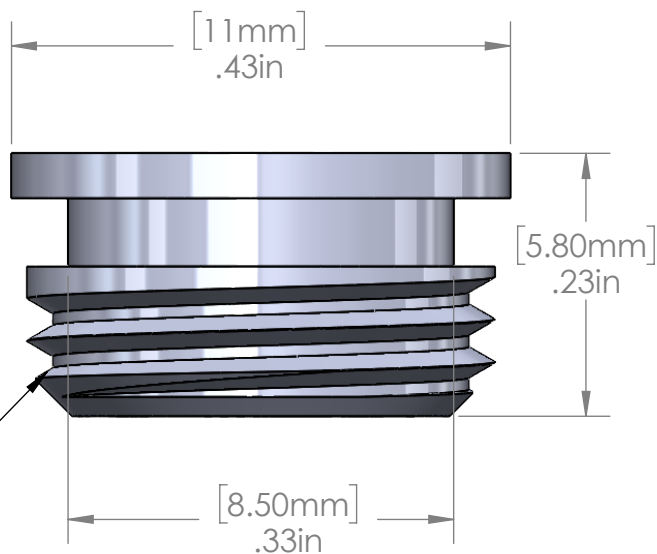

1/4"-20 UNC Thread

1/8"IPS Thread

Adapter 1/8"IPS Male x 1/4-20 UNC Female

This Document Contains Proprietary Data that is property of Pendant Systems which reserves all rights to it. Unauthorized use without authorization is prohibited.

Pendant Systems

1670 Winchester Rd.
 Bensalem, PA 19020
 P-215-638-8552
 F-215-638-8554
 www.PendantSystems.com

UNLESS OTHERWISE SPECIFIED DIMENSIONS ARE IN BOTH INCHES & MILLIMETERS UNLESS OTHERWISE NOTED TOLERANCES:

LINEAR: XX= .02" XXX= \pm .010" ANGULAR: \pm 1 Degree

FINISH:
 Raw Brass

Part #
 A-1-8IP x 1-4-20 F

DO NOT SCALE DRAWING

DEBUR AND BREAK SHARP EDGES

MATERIAL: Brass

Title: 1/8"IPS Male x 1/4-20 Female Adapter